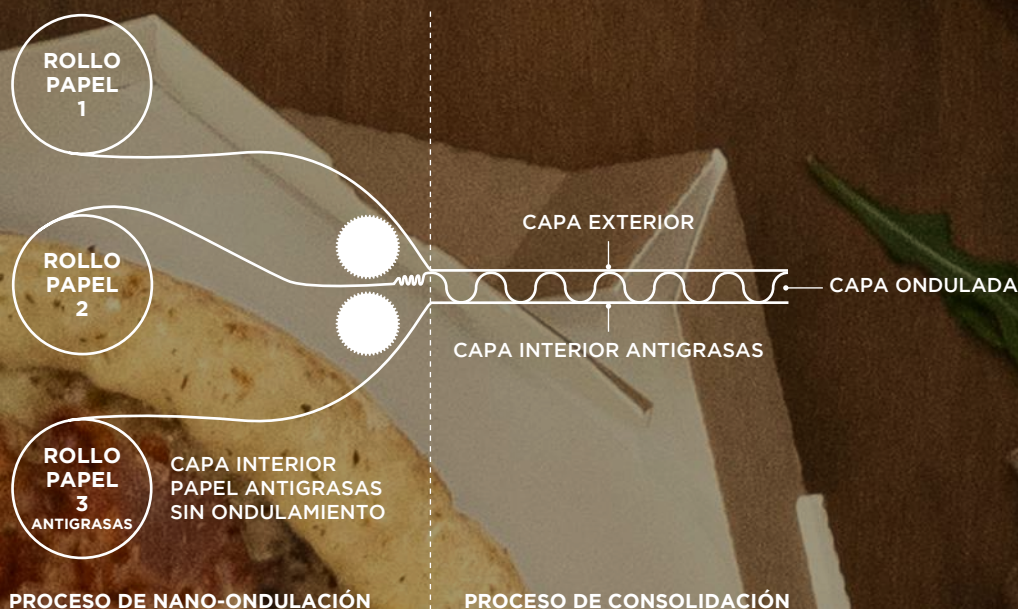

THE NANO-MICRO CARDBOARD PACKAGING

WHAT IS THEPACK®?

THEPACK® is the new registered trademark of GARCIA DE POU for its latest range of cardboard packaging produced with nano-micro technology.

WHAT IS NANO-MICRO TECHNOLOGY?