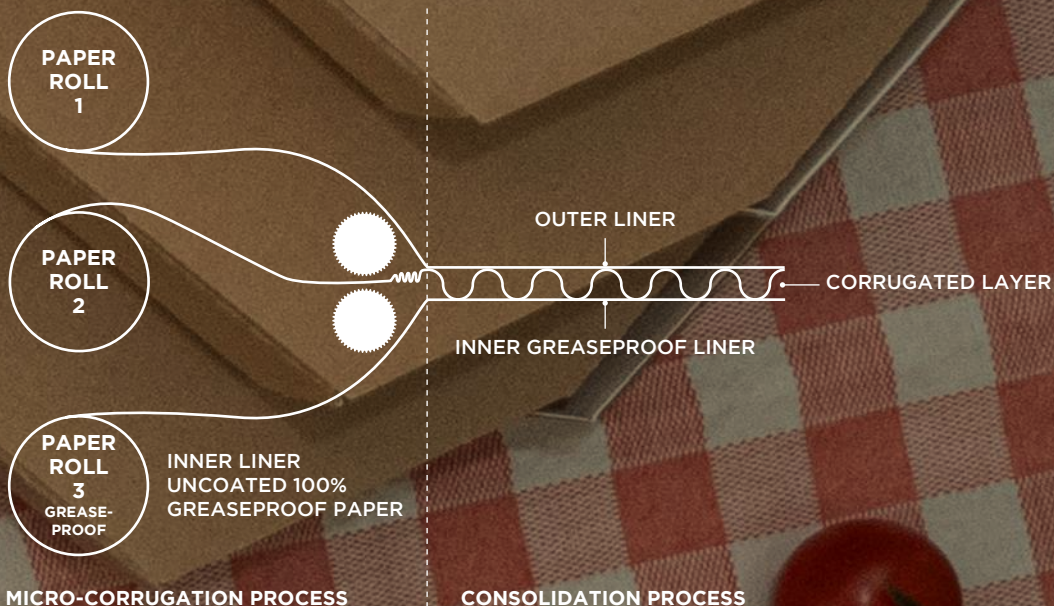

WHAT IS NANO-MICRO TECHNOLOGY?

Nano-micro flute is the thinnest thickness of corrugated cardboard. Producing nano-micro flute from lightweight paper requires a high degree of technology, investment and know-how.

WHAT ARE THE BENEFITS OF NANO TECHNOLOGY FOR FOOD AND TAKEAWAY PACKAGING?

Nano technology makes packaging stronger, lighter and more heat insulated (the internal temperature is maintained for longer).

Nano-micro flute cardboard is more rigid and reduces the amount of paper used in the manufacturing process.

ARE THEPACK® NANO-MICRO PRODUCTS GREASEPROOF?

All THEPACK® nano-micro products are greaseproof and WS wet strength resistant, since they either boast an inner liner of greaseproof paper (PFOS/PFOA free) or a polypropylene (PP) coating, which prevent damage to the packaging during use.

ARE THEPACK® PRODUCTS MICROWAVEABLE?

Yes, they are microwaveable. They can be heated in the microwave for nine minutes at 1000W or seven and a half minutes at 1200W.

WHAT EXACT PURPOSE DOES THEPACK® HAVE?

THEPACK® is an alternative to packaging made from Expanded Polystyrene (EPS).

We believe that THEPACK® is a solution combining quality and respect for the environment, since it is biodegradable, lightweight and strong and delivers heat insulation.

NANO-MICRO CORRUGATION PROCESS